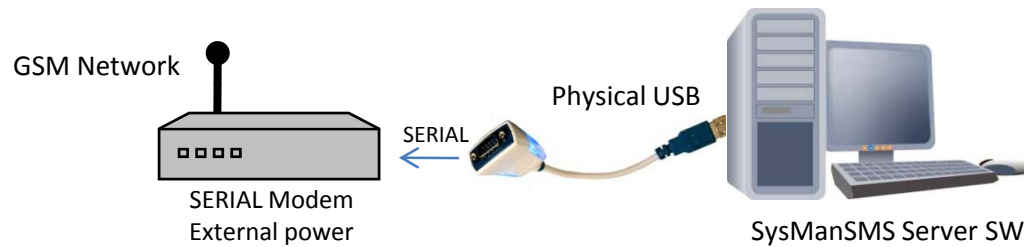

Connect to LOCAL MODEM via local Adapter: SERIAL Modem - Physical PC with Physical USB Port

Order:	Product	Remarks
1000-02	Wavecom QuadBand SERIAL w/Watchdog	No drivers required SysManSMS Watchdog alert if broken line
1000-17	USB V2 to Serial RS-232 Adapter	• Requier Serial Vendor USB Driver • Driver will create a virtual COM port to be used by SysManSMS Server