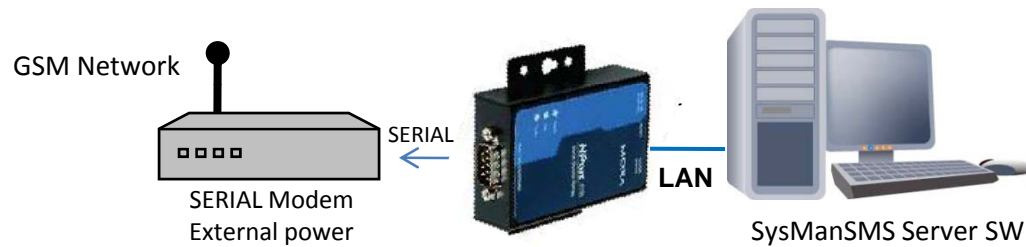

Connect to REMOTE MODEM over Ethernet LAN (HW solution): SERIAL Modem - Physical PC with Ethernet LAN

Order:	Product	Remarks
1000-02	Wavecom QuadBand SERIAL w/Watchdog	No drivers required SysManSMS Watchdog alert if broken LAN
1000-18	Serial over IP – MOXA Nport product	<ul style="list-style-type: none"> • Requier Serial Vendor Ethernet Driver • Driver will create a virtual COM port to be used by SysManSMS Server

Connect to REMOTE MODEM over Ethernet LAN (SW solution)

SERIAL Modem - Physical PC with Ethernet LAN

Order:	Product	Remarks
1000-02	Wavecom QuadBand SERIAL w/Watchdog	No drivers required SysManSMS Watchdog alert if broken LAN
1000-30	FabulaTech Network Serial Port Kit for SysManSMS Server	<ul style="list-style-type: none"> • Requier driver on both PC's • Driver will create a virtual COM port to be used by SysManSMS Server

VMware: Connect to REMOTE MODEM over Ethernet LAN (HW solution)

SERIAL Modem - Virtual PC (VMware) with Ethernet LAN

Order:	Product	Remarks
1000-02	Wavecom QuadBand SERIAL w/Watchdog	No drivers required SysManSMS Watchdog alert if broken LAN
1000-18	Serial over IP – MOXA Nport product	<ul style="list-style-type: none"> • Requier Serial Vendor Ethernet Driver • Driver will create a virtual COM port to be used by SysManSMS Server