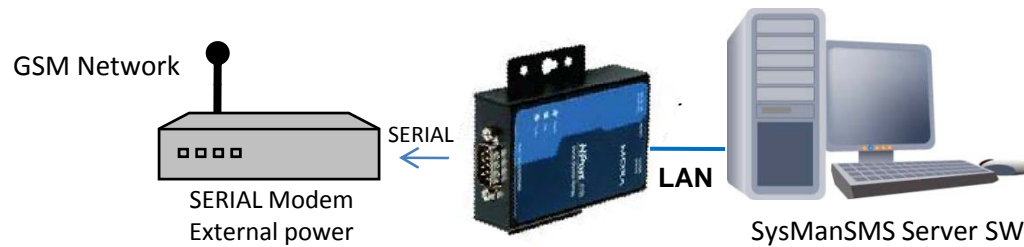

Connect to REMOTE MODEM over Ethernet LAN (HW solution): SERIAL Modem - Physical PC with Ethernet LAN

Order:	Product	Remarks
1000-02	Wavecom QuadBand SERIAL w/Watchdog	No drivers required SysManSMS Watchdog alert if broken LAN
1000-18	Serial over IP – MOXA Nport product	• Requier Serial Vendor Ethernet Driver • Driver will create a virtual COM port to be used by SysManSMS Server