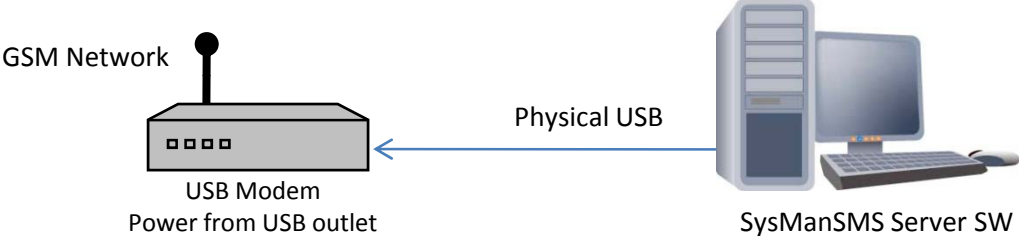

Connect to LOCAL MODEM via local Cable:
USB Modem - Physical PC with Physical USB Port

Order:	Product	Remarks
1000-06	MultiTech QuadBand USB w/Watchdog	• Requier Modem Vendor USB Driver • USB Driver will create a virtual COM port to be used by SysManSMS Server