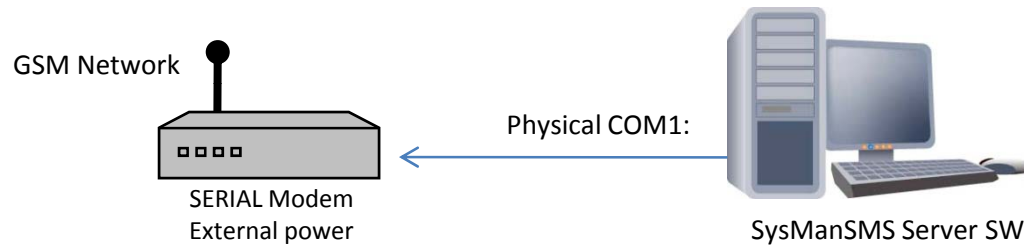

Connect to LOCAL MODEM via local Cable: SERIAL Modem - Physical PC with Physical COM Port

Order:	Product	Remarks
1000-02	Wavecom QuadBand SERIAL w/Watchdog	No drivers required SysManSMS Watchdog alert if broken line