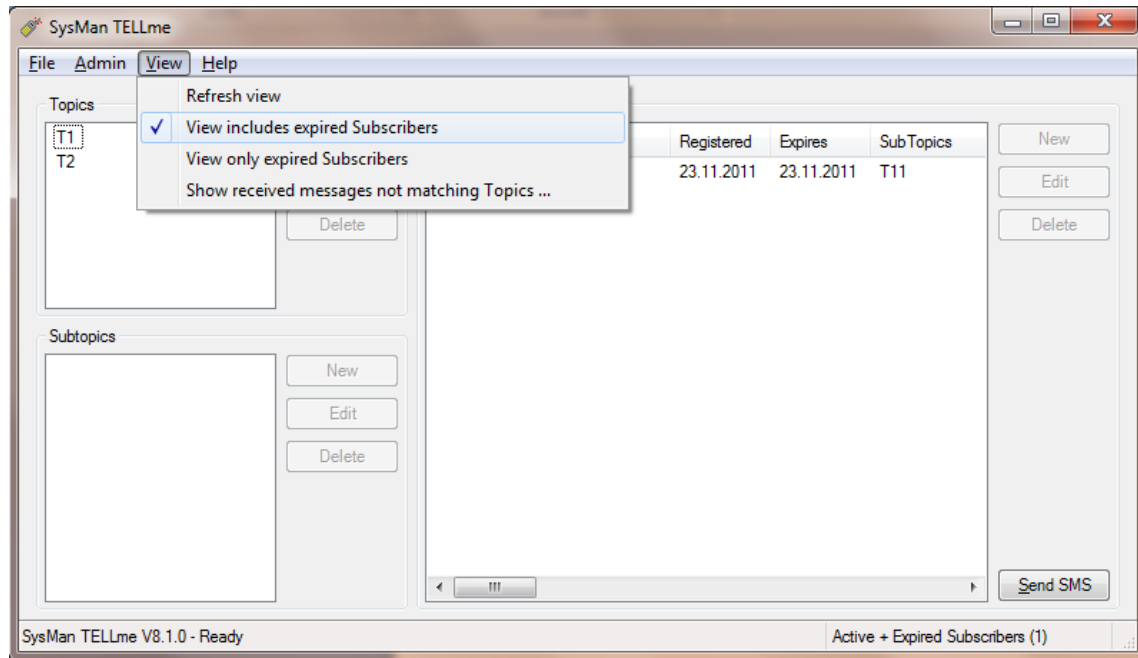

How to delete all Subscribers in TELLme:

Select menu item “View” and “View includes expired Subscribers” like this:

Then select all Topics to delete Subscribers from – like this:

All Subscribers are now in the list, and you can select them all and press “Delete”.