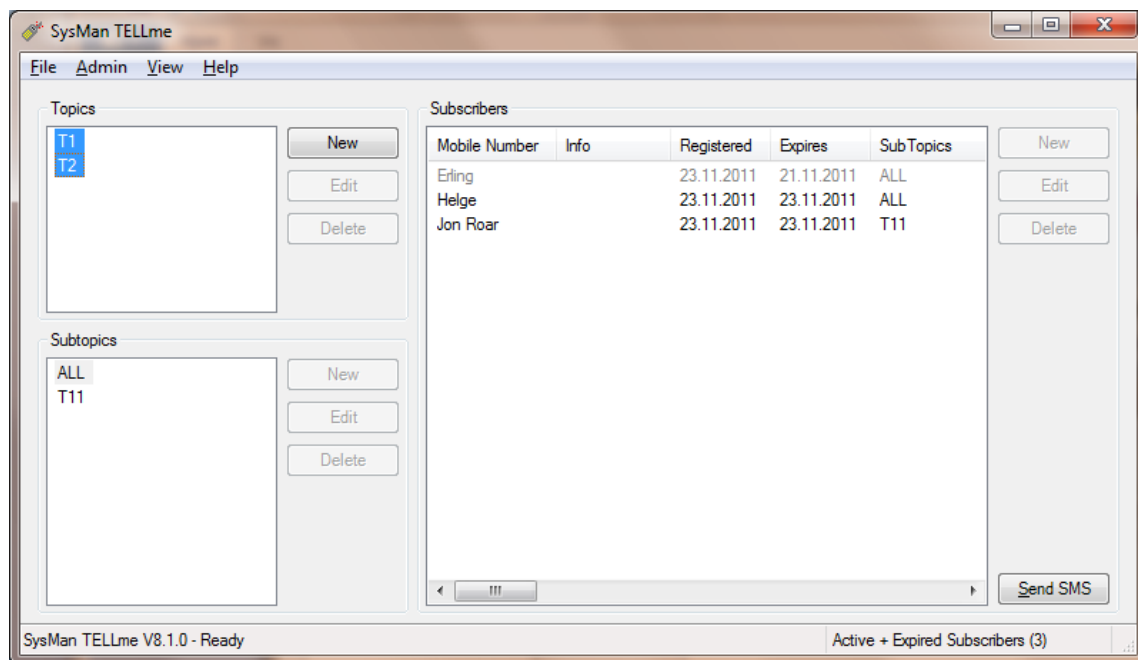

How to delete all Subscribers in TELLme:

Select menu item “View” and “View includes expired Subscribers” like this:

Then select all Topics to delete Subscribers from – like this:

All Subscribers are now in the list, and you can select them all and press “Delete”.